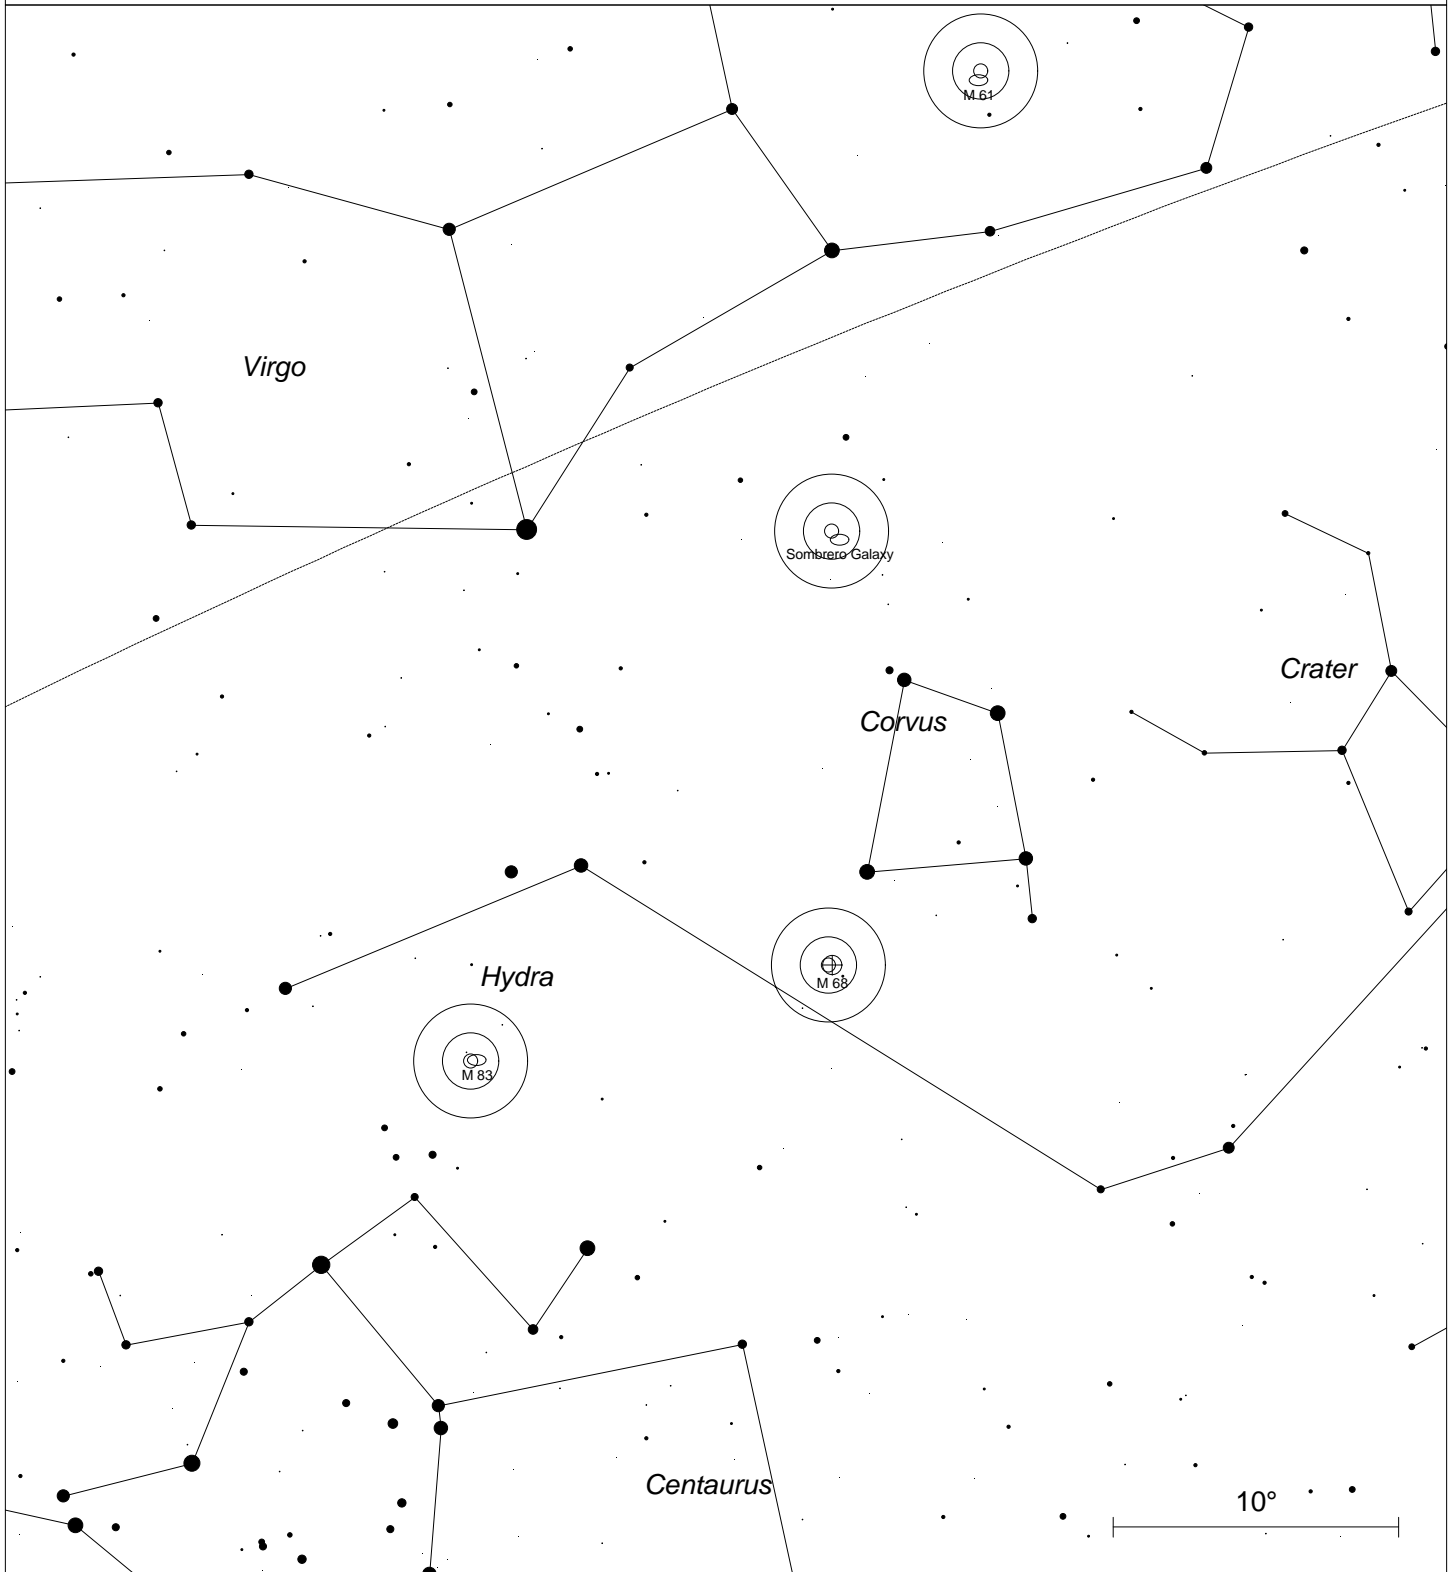

MAP 14
CORVUS
M61, M68, M83, M104

STARS

- <2 ● 4.5
- 2.5 ● 5
- 3 ● 5.5
- 3.5 ● >6
- 4

SYMBOLS

- ☄ Comet
- ♁ Asteroid
- Galaxy
- Open Cluster
- Bright Nebula
- ⊕ Globular Cluster
- ⊕ Planetary Nebula
- ⊗ Quasar
- Other Object

10°