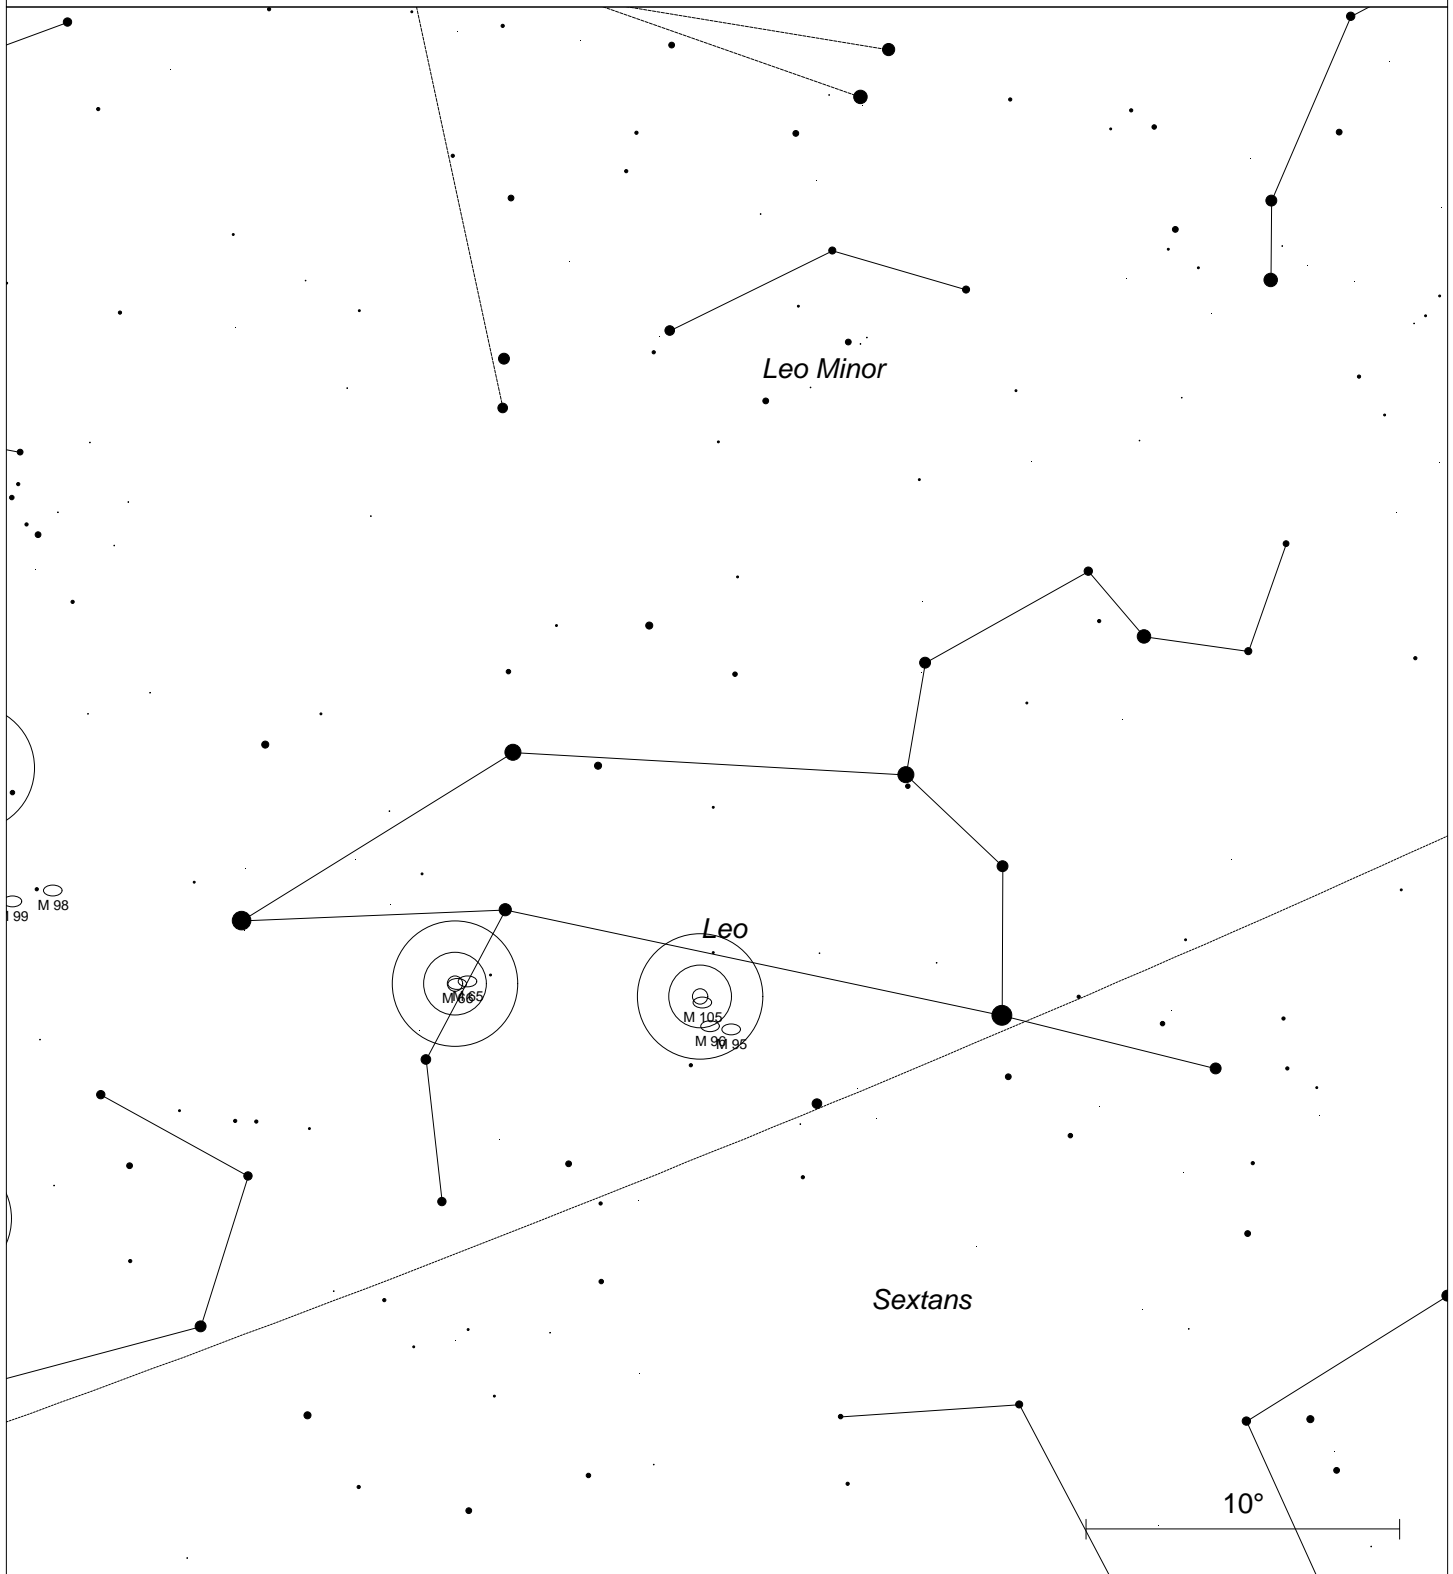

**MAP 4**  
**LEO, LEO MINOR**  
**M65, M66, M95, M96, M105**

STARS	SYMBOLS	
● <2	☄ Comet	⊕ Globular Cluster
● 2.5	♁ Asteroid	⊕ Planetary Nebula
● 3	○ Galaxy	⊕ Quasar
● 3.5	○ Open Cluster	○ Other Object
● 4	□ Bright Nebula	
● 4.5		
● 5		
● 5.5		
● >6		