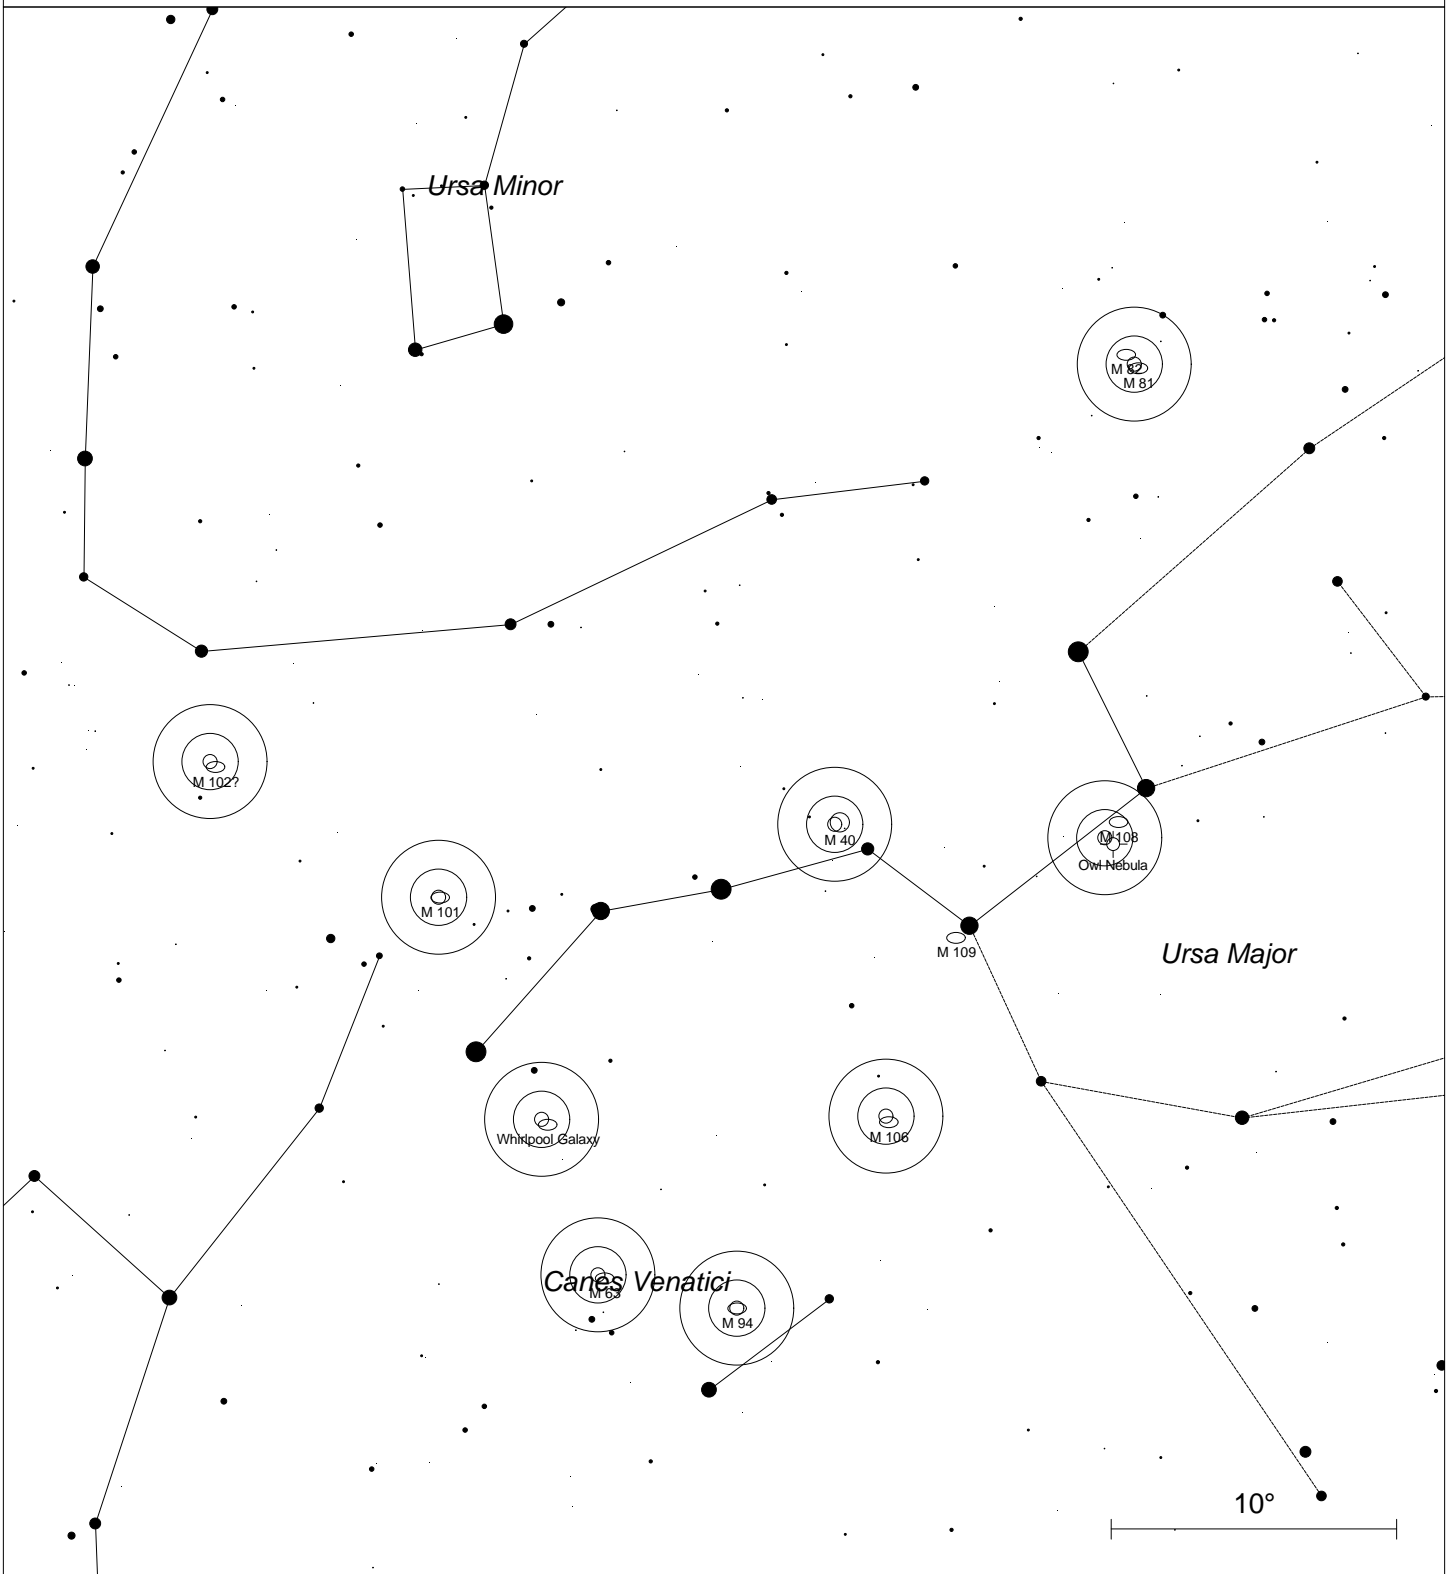

MAP 5
CANES VENATICI, Ursa Major
M40, M51, M63, M81, M82, M94, M97, M101, M102, M108, M109,

STARS		SYMBOLS	
● <2	• 4.5	☄ Comet	⊕ Globular Cluster
● 2.5	• 5	♁ Asteroid	⊕ Planetary Nebula
● 3	• 5.5	○ Galaxy	⊗ Quasar
● 3.5	• >6	○ Open Cluster	○ Other Object
● 4		□ Bright Nebula	