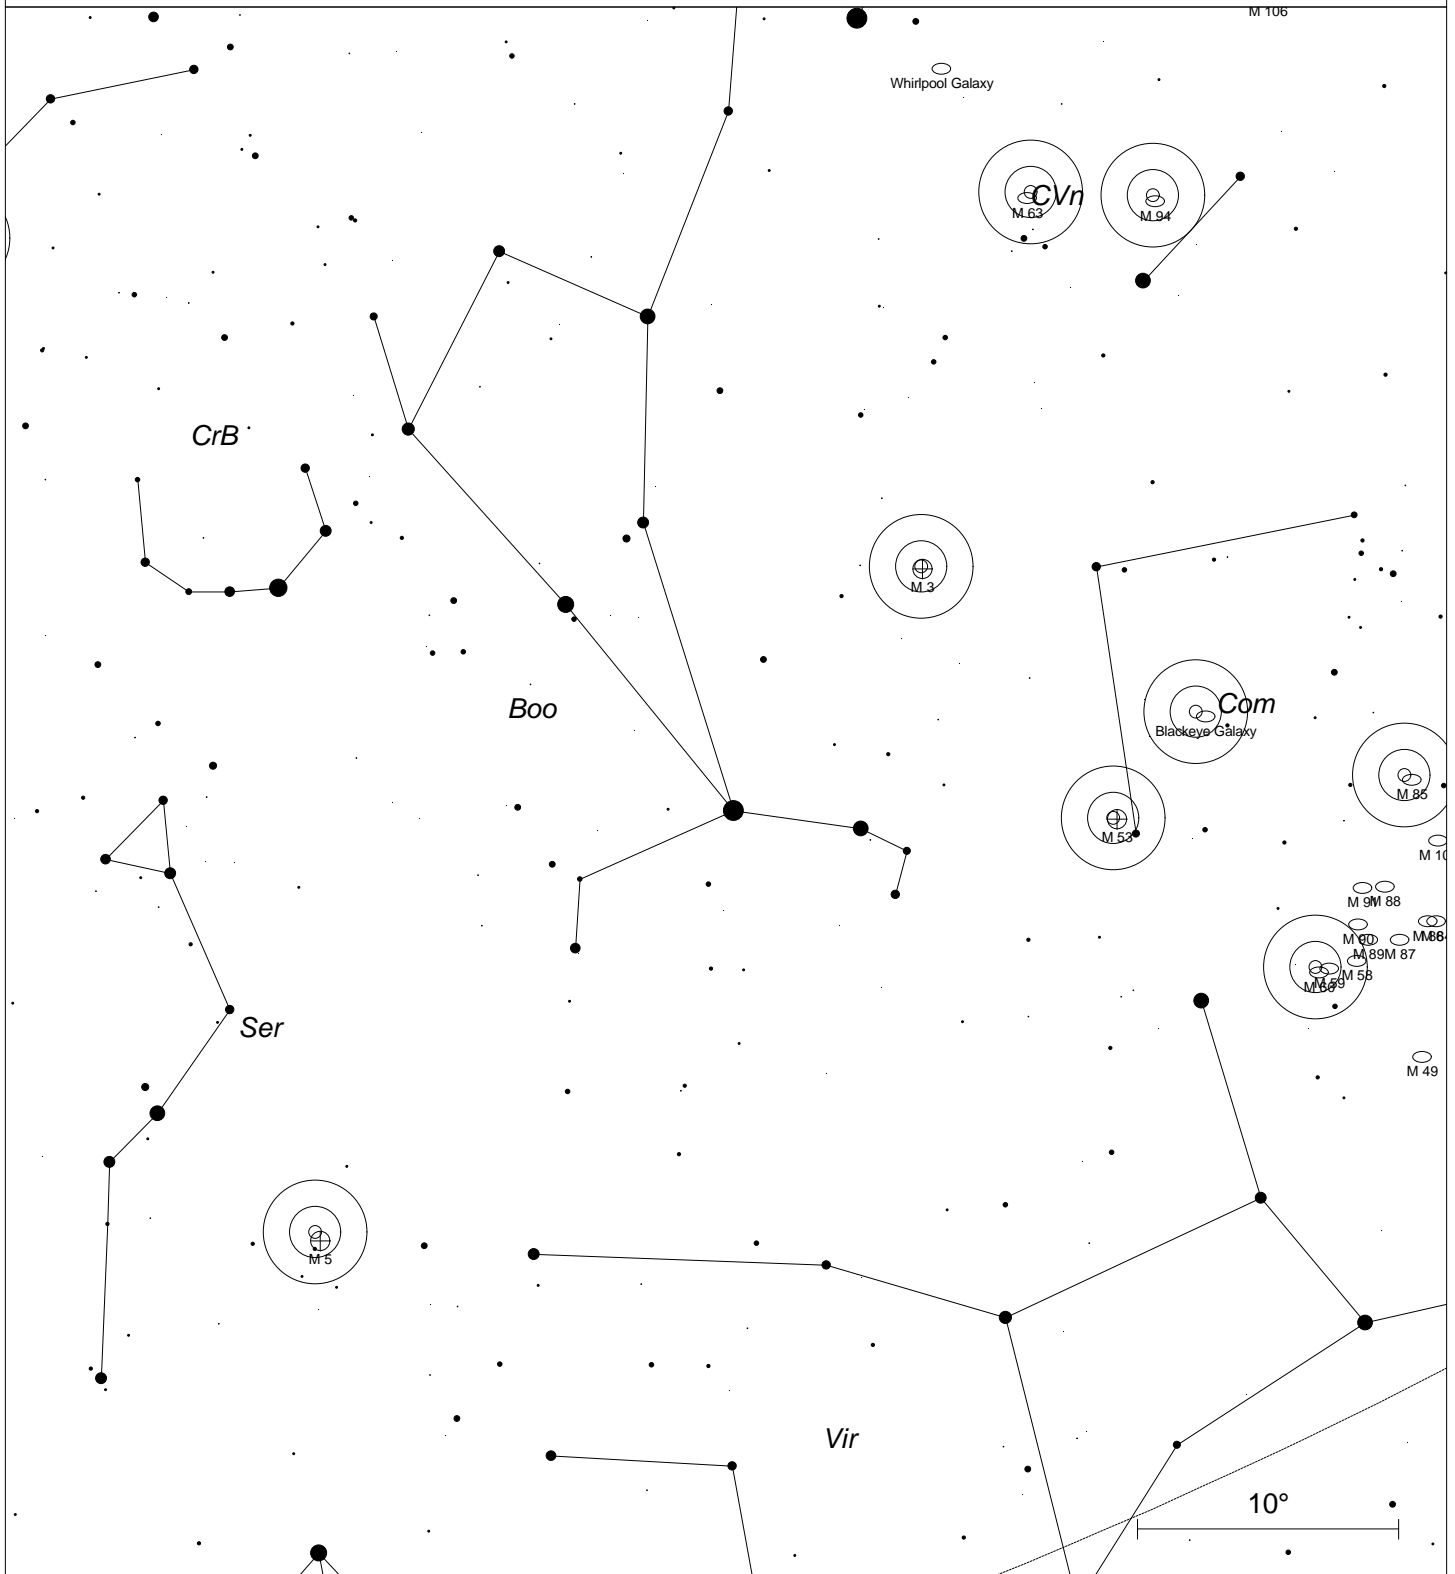

MAP 6
SERPENS, COMA BERNICES, CANES VENATICI, Bootes
M3, M5, M53, M63, M64, M94

STARS		SYMBOLS	
● <2	• 4.5	☄ Comet	⊕ Globular Cluster
● 2.5	• 5	♁ Asteroid	⊕ Planetary Nebula
● 3	• 5.5	○ Galaxy	⊗ Quasar
● 3.5	• >6	○ Open Cluster	○ Other Object
● 4		□ Bright Nebula	