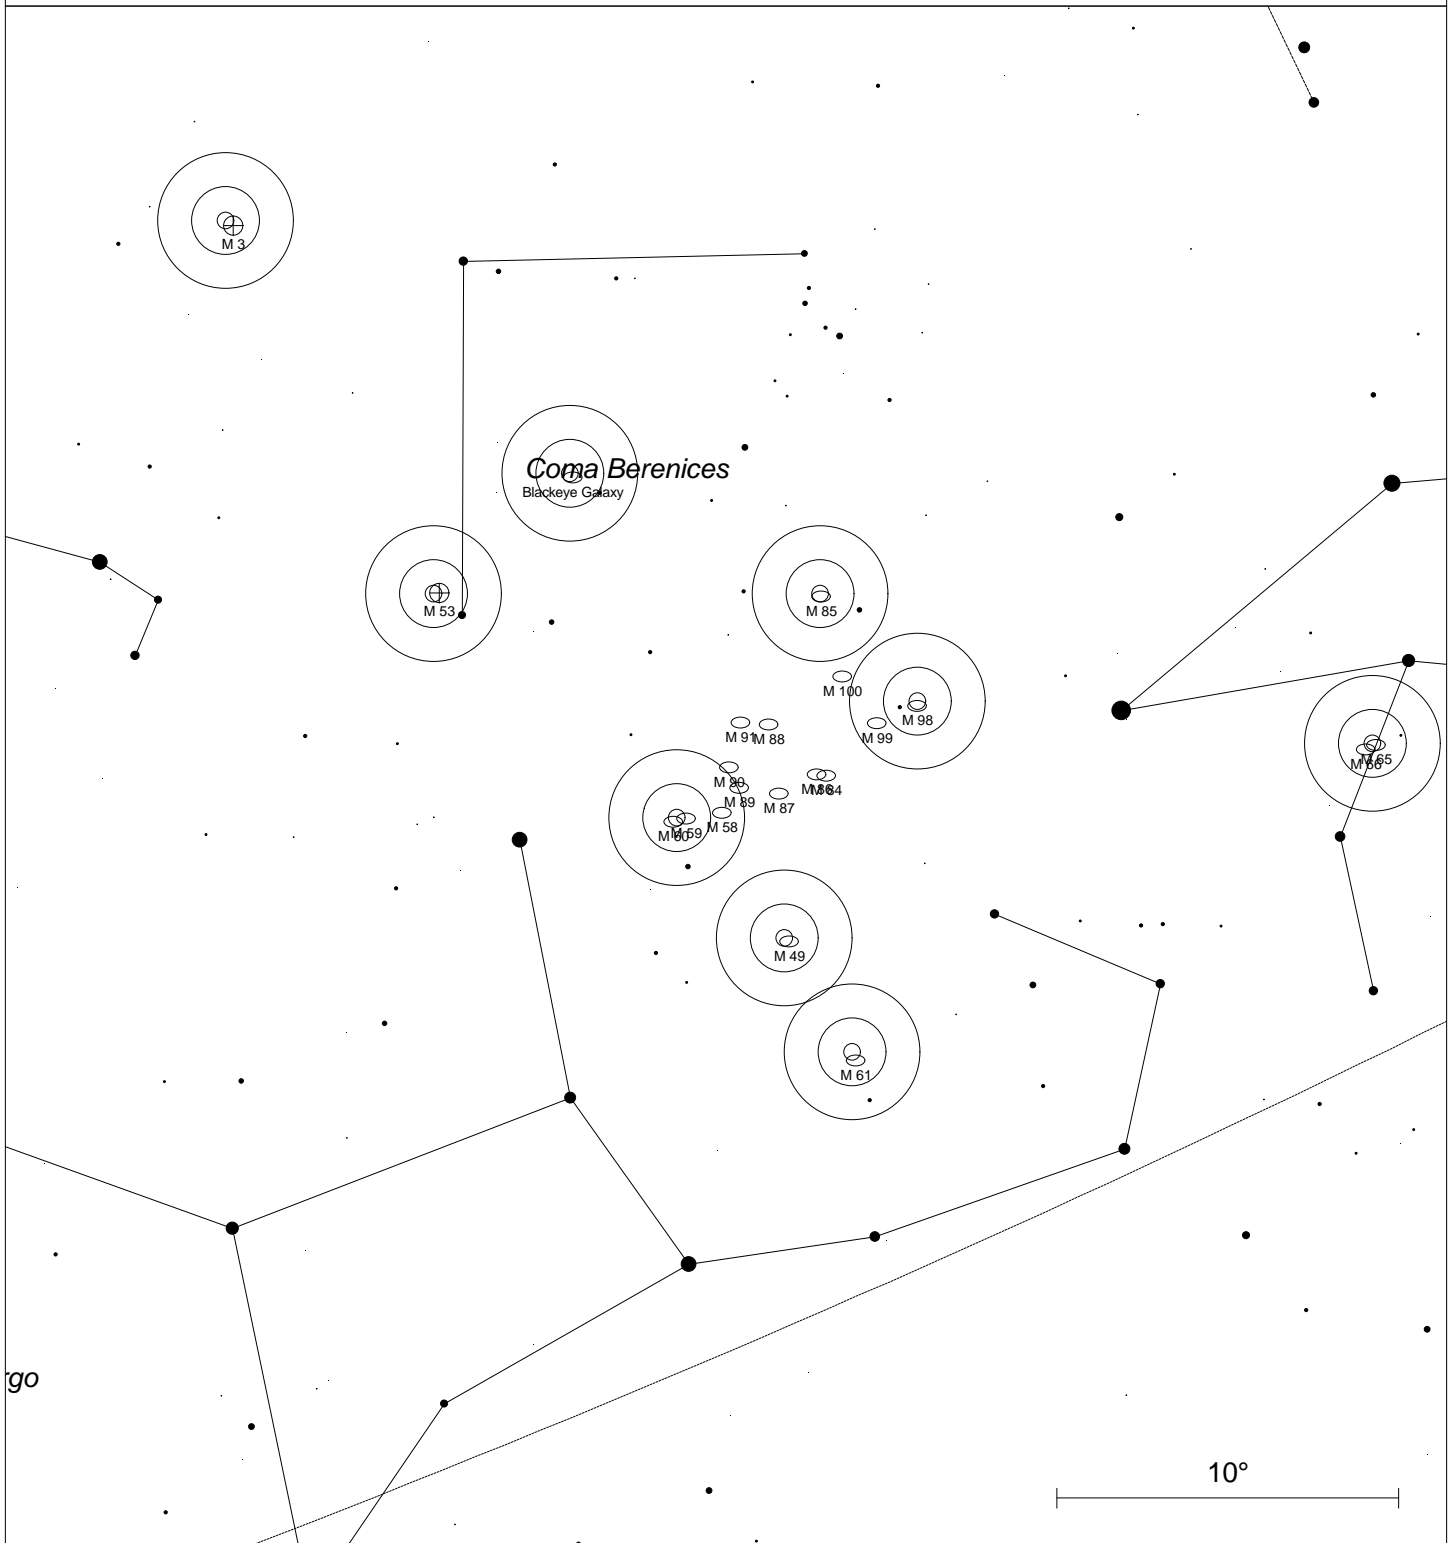

MAP 7
COMA BERENICES, Virgo, Leo (Virgo Cluster of Galaxies)
M3, M49, M53, M58, M59, M60, M61, M64, M65, M66
M84, M86, M87, M88, M90, M91, M98, M99, M100

STARS		SYMBOLS	
● <2	• 4.5	☄ Comet	⊕ Globular Cluster
● 2.5	• 5	♁ Asteroid	⊕ Planetary Nebula
● 3	• 5.5	○ Galaxy	⊗ Quasar
● 3.5	• >6	○ Open Cluster	○ Other Object
● 4		□ Bright Nebula	